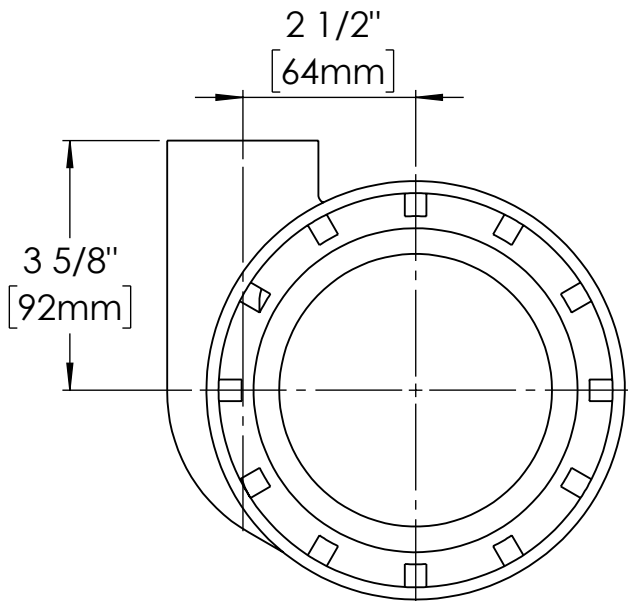

SECTION A-A

ITEM NO.	PART NUMBER	DESCRIPTION	QTY.
1	CSM4-6	STRAIGHT MIXER	1
2	F46	FLANGE, WELD ON	1
3	VB6C	CLAMP, V-BAND	1

NAME	DATE	 HDI MARINE 12209 NE FOURTH PLAIN BLVD, #NN, VANCOUVER, WA 98682 (360) 824-0800
DRAWN NPW	12/15/23	
LAST SAVED	1/21/2024	
STOCK CODE		TITLE: STRAIGHT MIXER ASSEMBLY
FOR		
REF.		
SOURCE		
MATERIAL	316 SS	SIZE DWG. NO. A SM4-6
WEIGHT	12 LB.	
FINISH	NONE	REV A
HEAT TREAT	NONE	
SCALE: 1:2.8		SHEET 1 OF 1

SM4-6